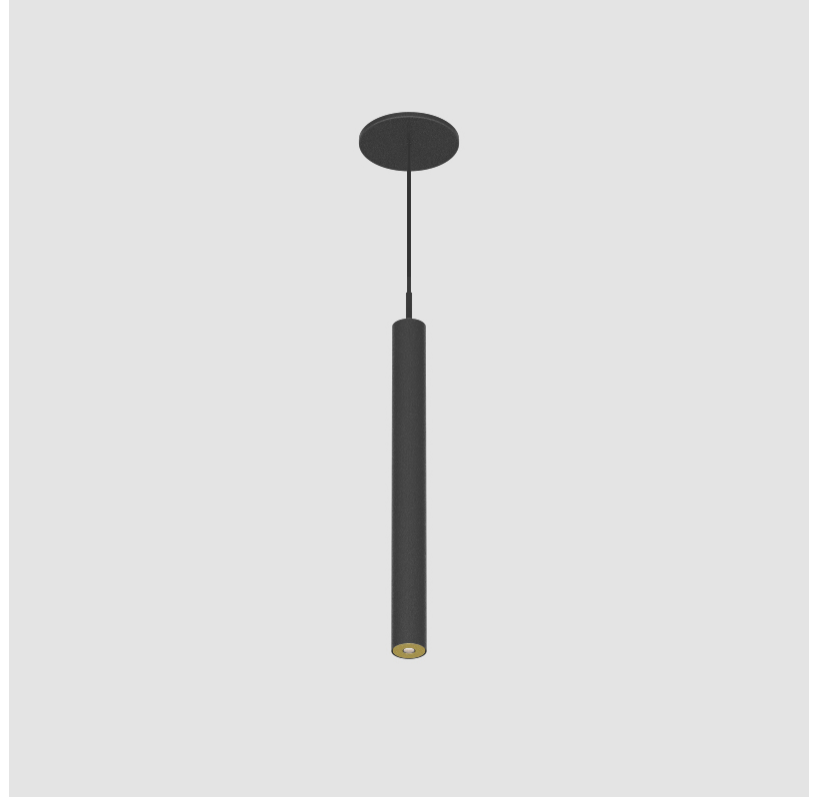

PHYSICAL

Shape: Cylinder
Diameter (mm): 28
Diameter (in): 1 1/8
Height (mm): 300
Height (in): 11 13/16
Max. Overall Height (mm): 2300
Max. Overall Height (in): 90 3/16
Min. Recessing Depth (mm): 75
Min. Recessing Depth (in): 2 15/16
Weight (kg): 0.389
Weight (lbs): 0.856
Fixture Finish: [SSR / BKV / CWI / CRY / HAB / UFT / ITA / RUA / FTG / MYG / LOD / PUS / FRO / FUP / KIA / POP / BLS / SPG / MEY / GOH / CHC / COM / ABZ / JAG / OBR / MOS / ROR](#)
Fixture Material: Aluminum
Cable Details: [2000mm or 4000mm Black Cable](#)
Cut-out Measurements: 68mm / 2 11/16"

ELECTRICAL

Lamp Type: LED (Zhaga Standard)
Input Wattage (W): 6.6
Total Output Wattage (W): 6
Dimming: Tri-Mode (Non-Dimming and Phase Dimming (120Vac only) and 0-10V Dimming)
Driver Included: Yes
Driver Location: External
Driver Type: Constant Current - Universal
Driver Class: Class 2
Housing: ENCP3 w/Quick Connect
Input Voltage (V): 120 - 277
Constant Current (MA): 500

LED

Number of LEDs: 1
Color Temperature (°K): [2700 / 3000 / 4000](#)
Max. Delivered Lumen (lm): 330 / 360 / 380
CRI: >90 CRI
Lamp Life (hrs): 50000
Upon Request: ***3500K available in minimum quantities (larger quantities upon request)

OPTICAL

Optic°: [24 / 32 / 34 / 55 / 58](#)

RATINGS AND CERTIFICATIONS

Certified By: Certified for North American Standards
IP rating: IP20