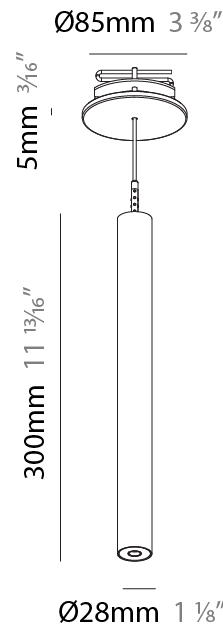

PHYSICAL

Shape: Cylinder
Diameter (mm): 28
Diameter (in): 1 1/8
Height (mm): 300
Height (in): 11 13/16
Max. Overall Height (mm): 2300
Max. Overall Height (in): 90 3/16
Min. Recessing Depth (mm): 75
Min. Recessing Depth (in): 2 15/16
Weight (kg): 0.389
Weight (lbs): 0.856
Fixture Finish: [SSR / BKV / CWI / CRY / HAB / UFT / ITA / RUA / FTG / MYG / LOD / PUS / FRO / FUP / KIA / POP / BLS / SPG / MEY / GOH / CHC / COM / ABZ / JAG / OBR / MOS / ROR](#)
Fixture Material: Aluminum
Cable Details: [2000mm or 4000mm Black Cable](#)
Cut-out Measurements: 68mm / 2 11/16"

ELECTRICAL

Lamp Type: LED (Zhaga Standard)
Input Wattage (W): 6.6
Total Output Wattage (W): 6
Dimming: Tri-Mode (Non-Dimming and Phase Dimming (120Vac only) and 0-10V Dimming)
Driver Included: Yes
Driver Location: External
Driver Type: Constant Current - Universal
Driver Class: Class 2
Housing: ENCP3 w/Quick Connect
Input Voltage (V): 120 - 277
Constant Current (MA): 500

LED

Number of LEDs: 1
Color Temperature (°K): [2700 / 3000 / 4000](#)
Max. Delivered Lumen (lm): 330 / 360 / 380
CRI: >90 CRI
Lamp Life (hrs): 50000
Upon Request: ***3500K available in minimum quantities (larger quantities upon request)

OPTICAL

Optic°: [24 / 32 / 34 / 55 / 58](#)

RATINGS AND CERTIFICATIONS

Certified By: Certified for North American Standards
IP rating: IP20